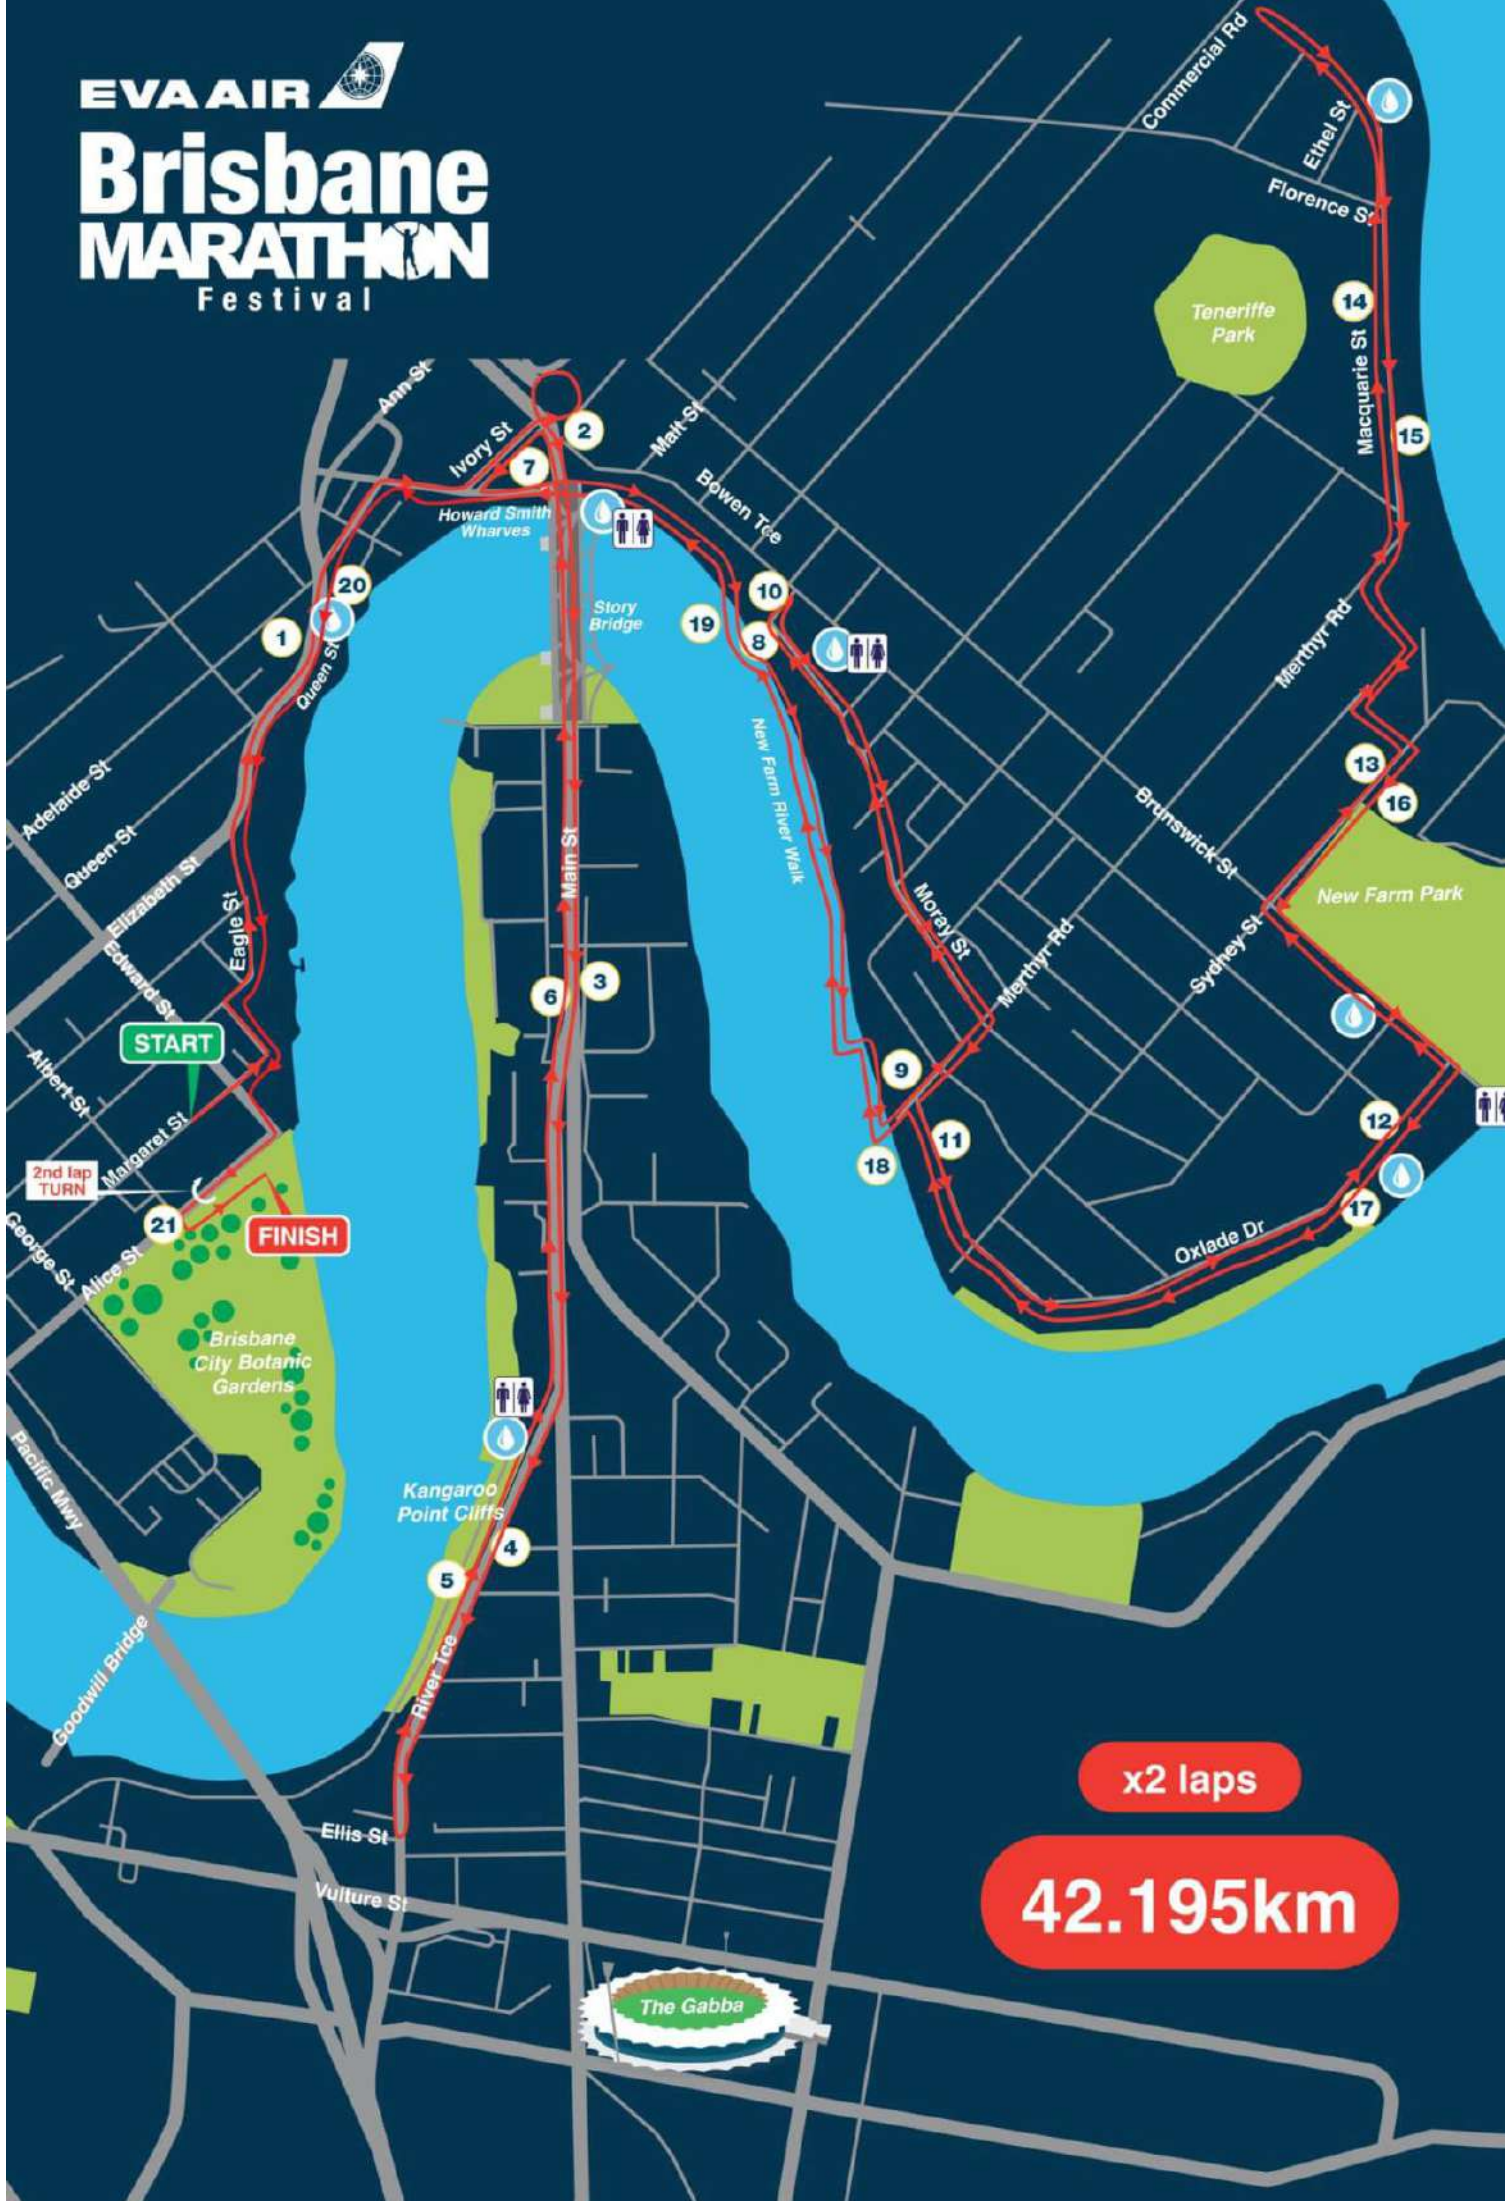

Brisbane MARATHON

Festival

x2 laps

42.195km

Brisbane MARATHON

Festival

21.1km